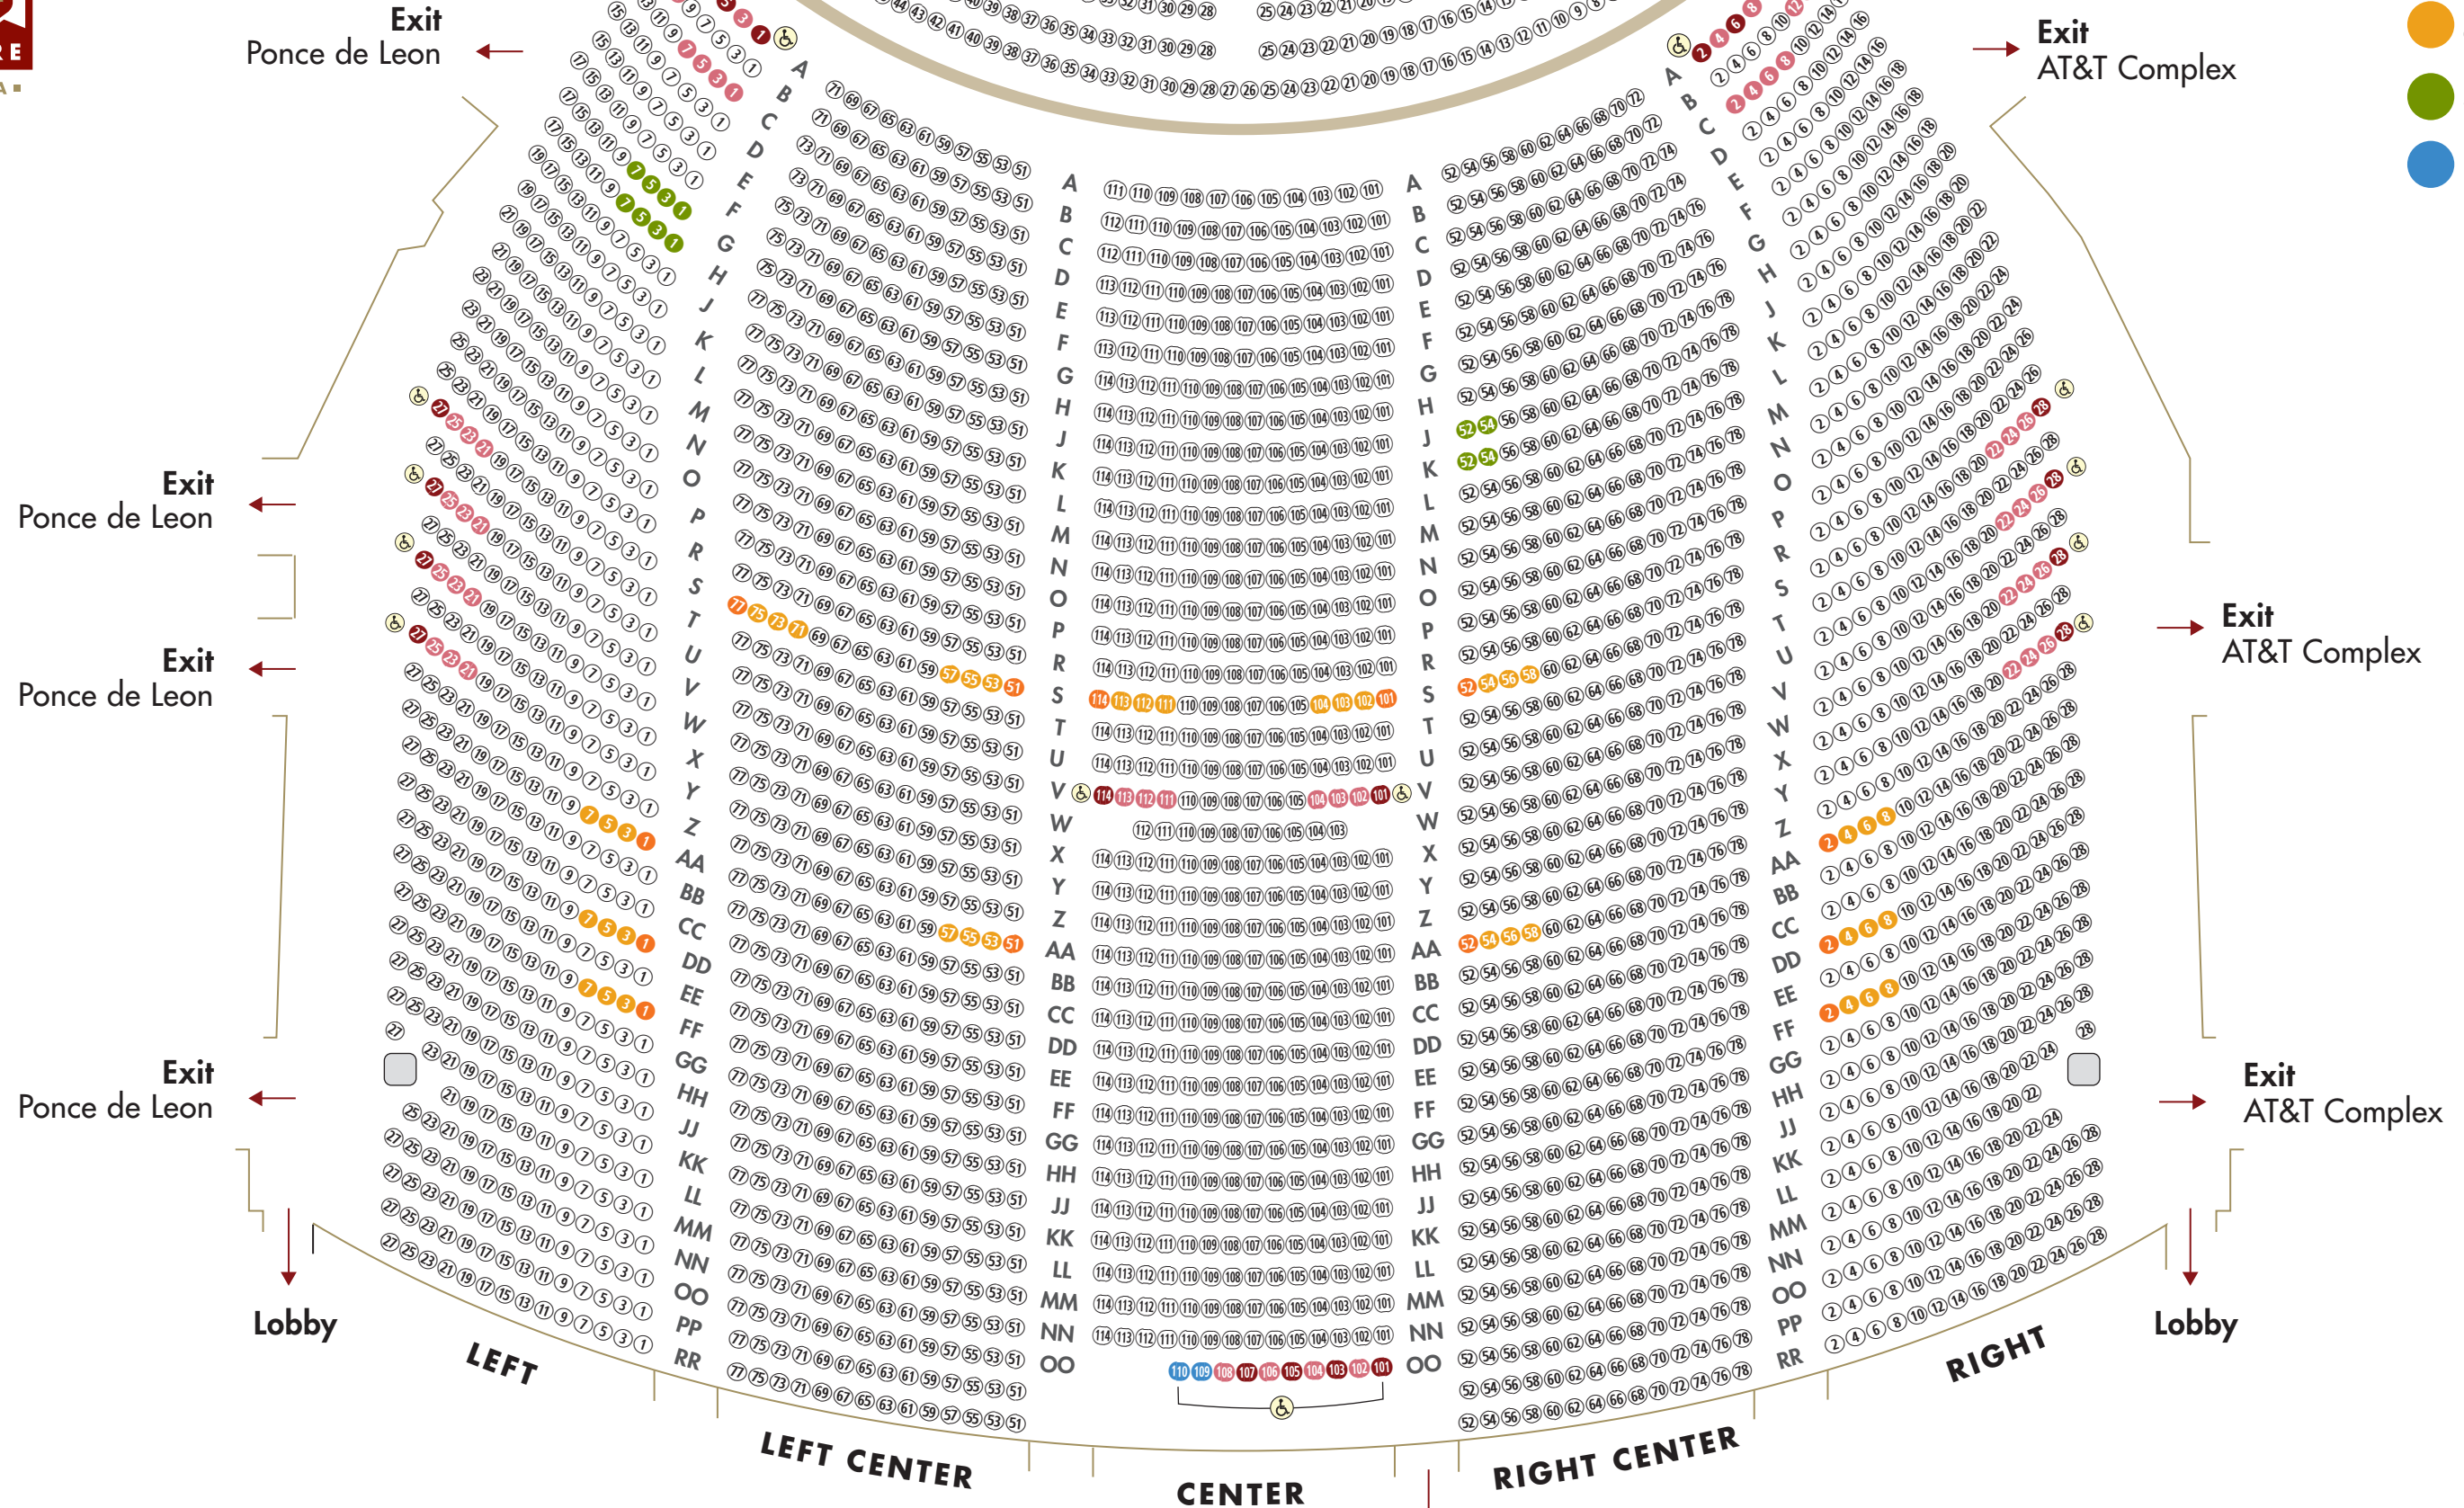

Concert Seating Chart Orchestra Level

STAGE

Orchestra Platform

- Wheelchair
- Wheelchair Companion
- Limited Mobility
- Limited Mobility Companion
- Sight & Hearing
- Bench

Drinking Fountain